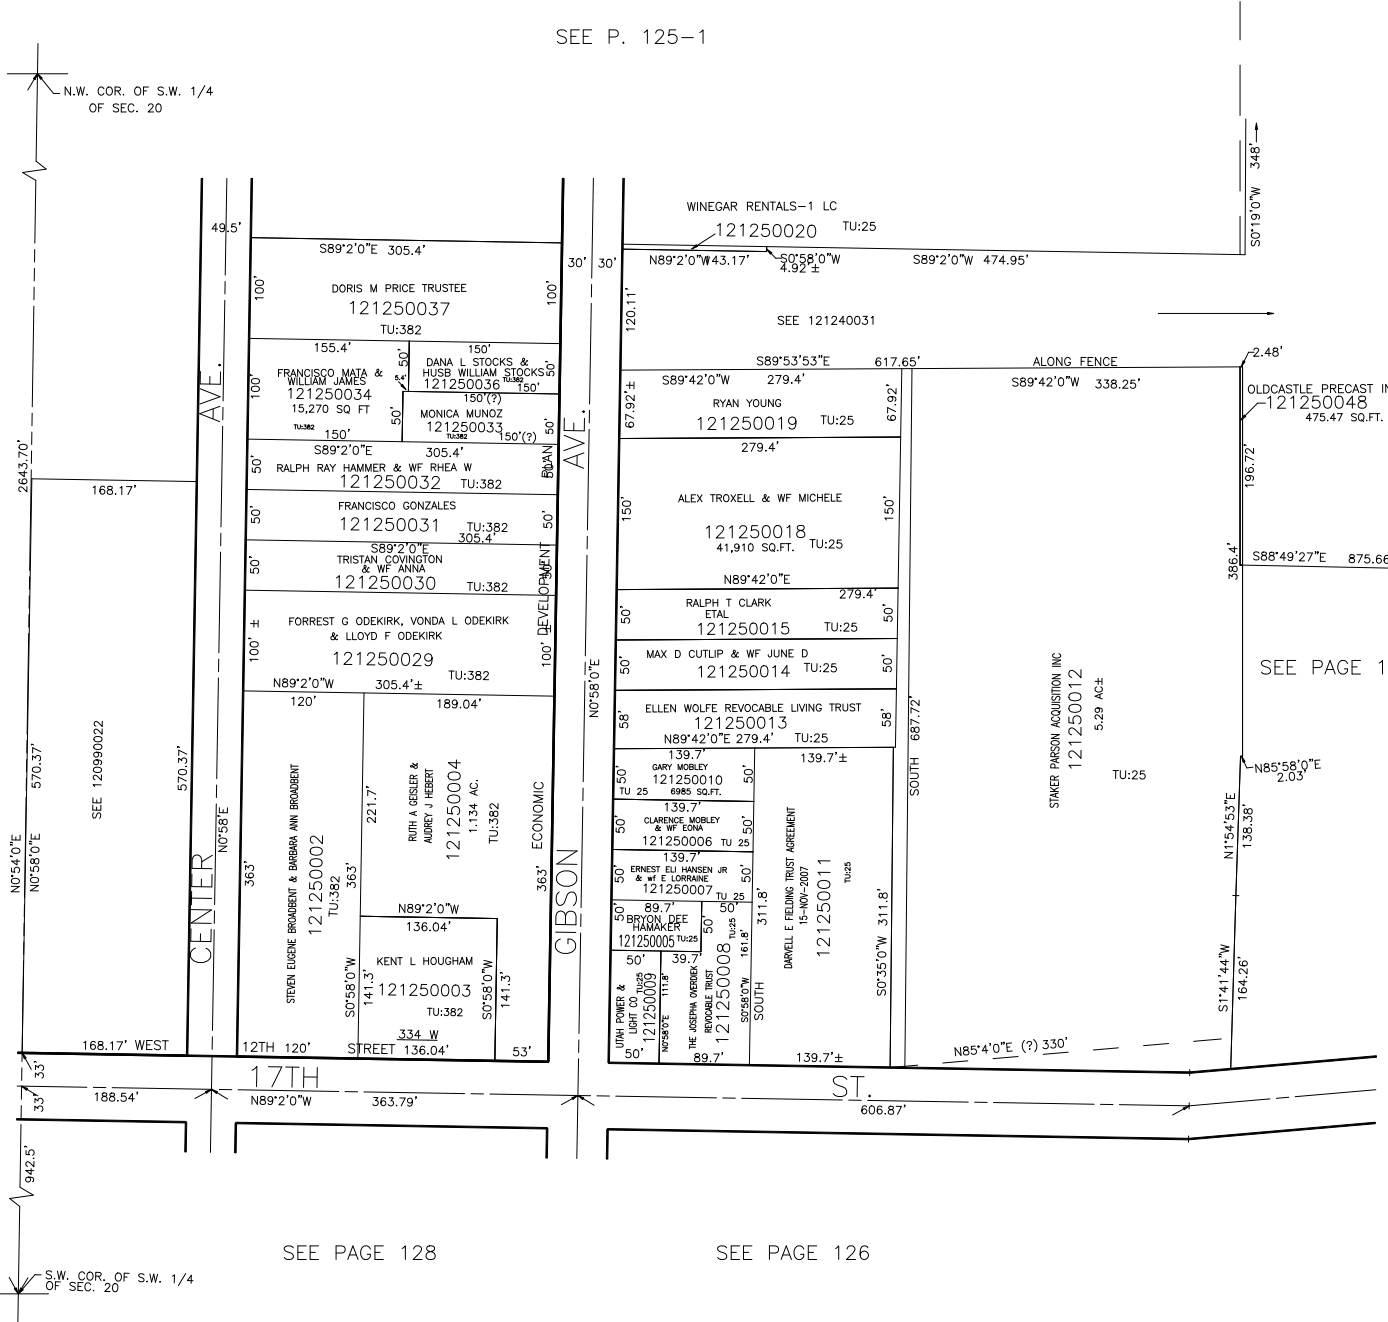

PART OF S.W. 1/4  
SECTION 20, T.6N., R.1W., S.L.B. & M.

IN OGDEN CITY  
SCALE 1" = 100'

TAXING UNIT: 25,382

SEE P. 125-1

SEE PAGE  
101

SEE PAGE 124-1

SEE PAGE 128

SEE PAGE 126

N.W. COR. OF S.W. 1/4  
OF SEC. 20

SEE 120990022

S.W. COR. OF S.W. 1/4  
OF SEC. 20

WINEGAR RENTALS-1 LC  
121250020 TU:25

DORIS M PRICE TRUSTEE  
121250037 TU:382

FRANCISCO MATA & WILLIAM JAMES  
121250034 15,270 SQ FT  
MONICA MUNOZ  
121250033